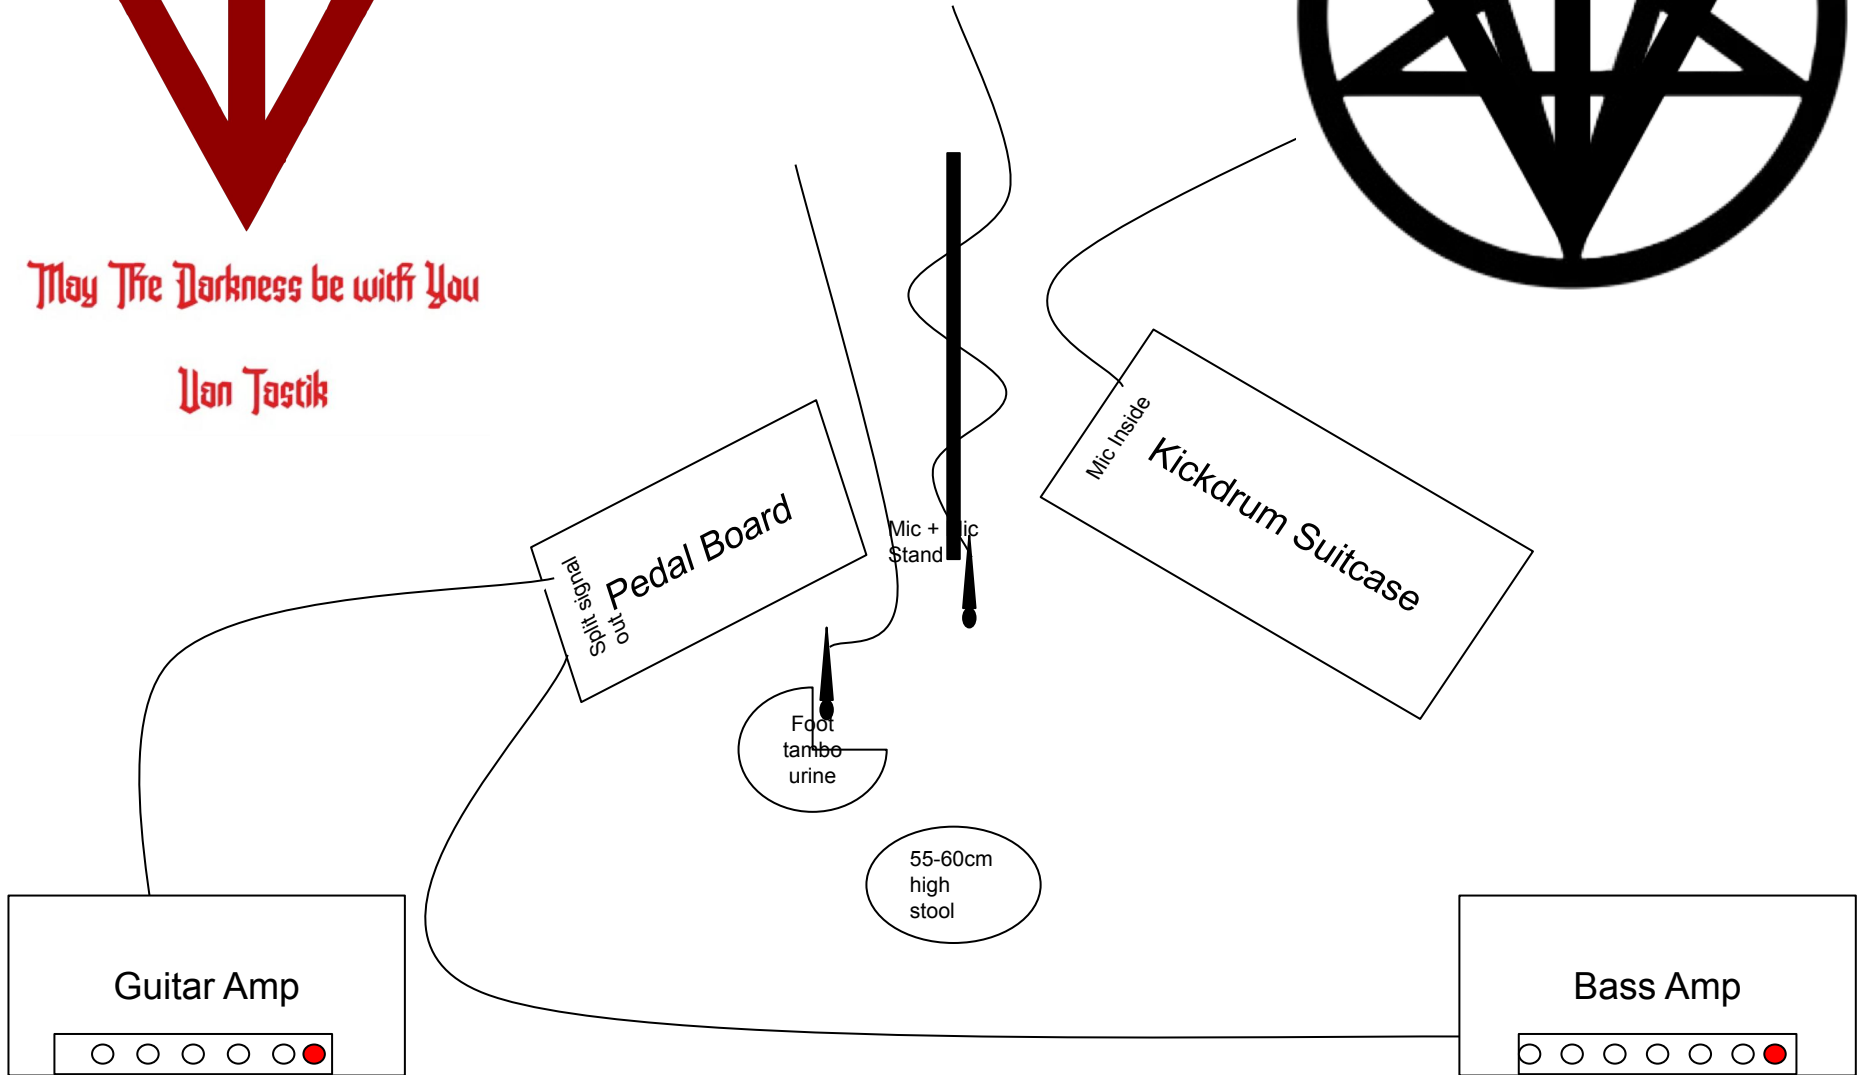

# Stage Plan

May The Darkness be with You

Van Tastik

Split signal  
out  
Pedal Board

Foot  
tambourine

55-60cm  
high  
stool

Mic +  
Stand

Mic Inside  
Kickdrum Suitcase

Guitar Amp

Bass Amp